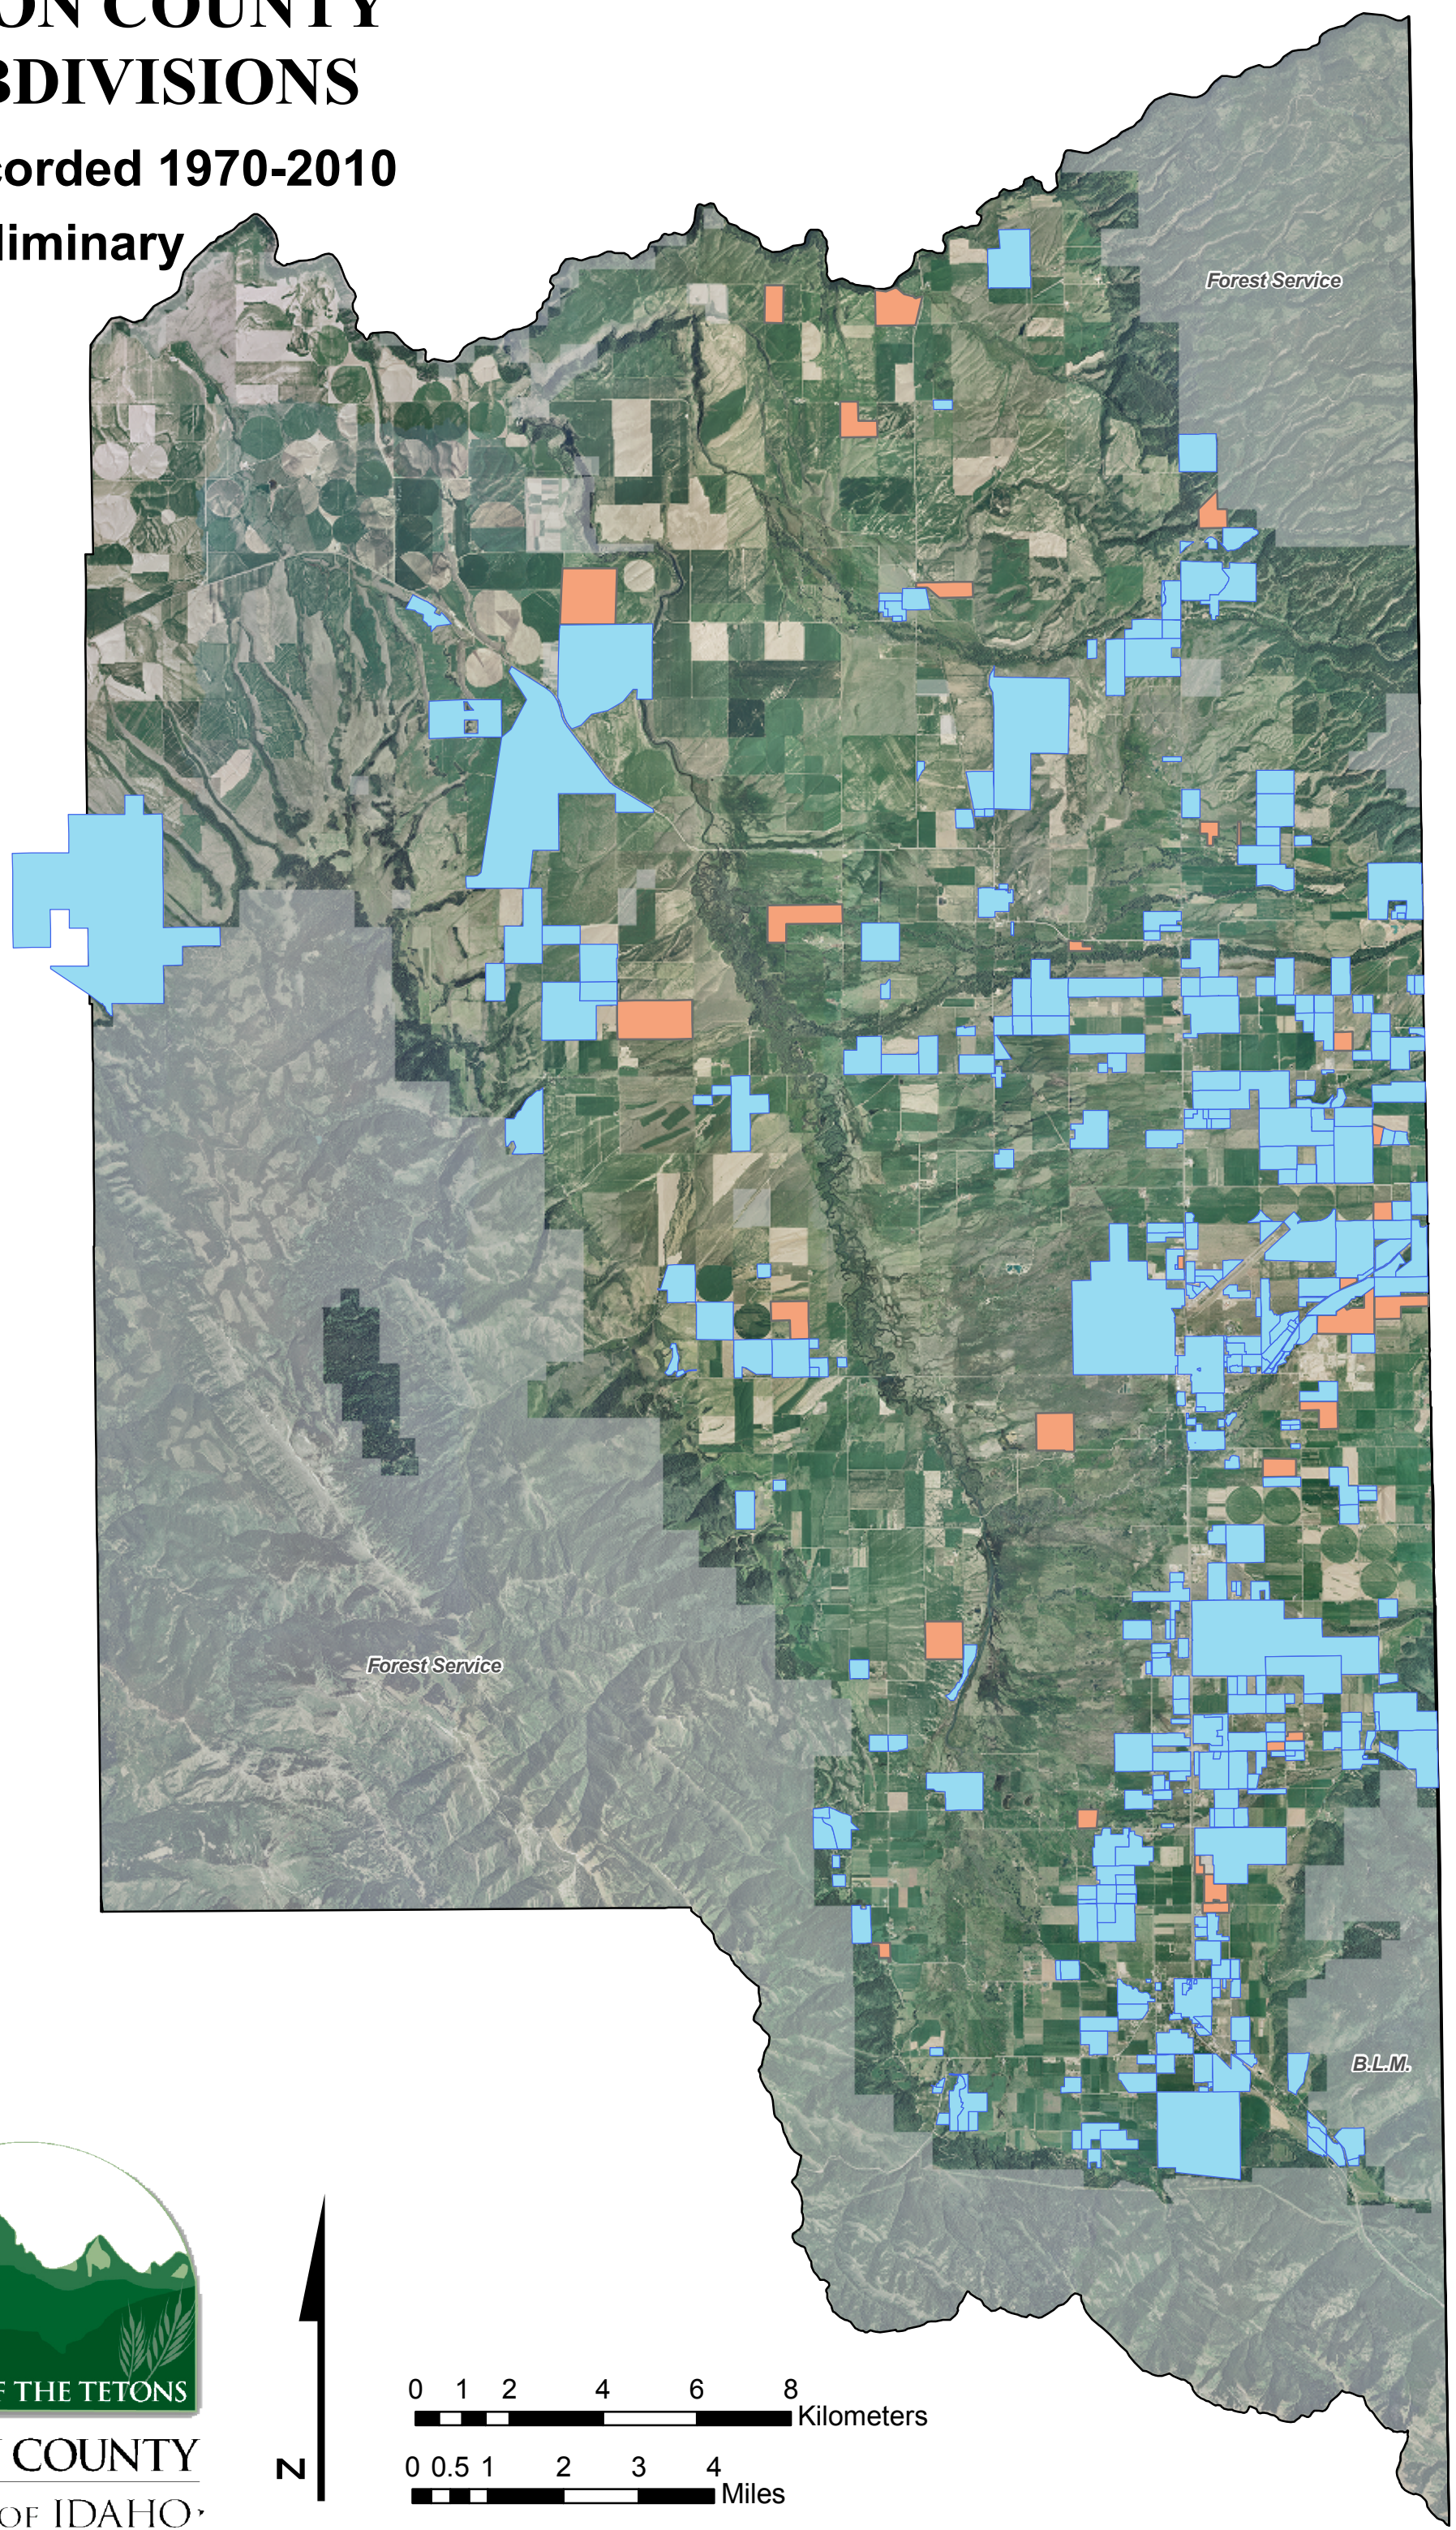

# TETON COUNTY SUBDIVISIONS

-  Recorded 1970-2010
-  Preliminary

VALLEY OF THE TETONS

TETON COUNTY

STATE OF IDAHO

0 1 2 4 6 8  
Kilometers

0 0.5 1 2 3 4  
Miles